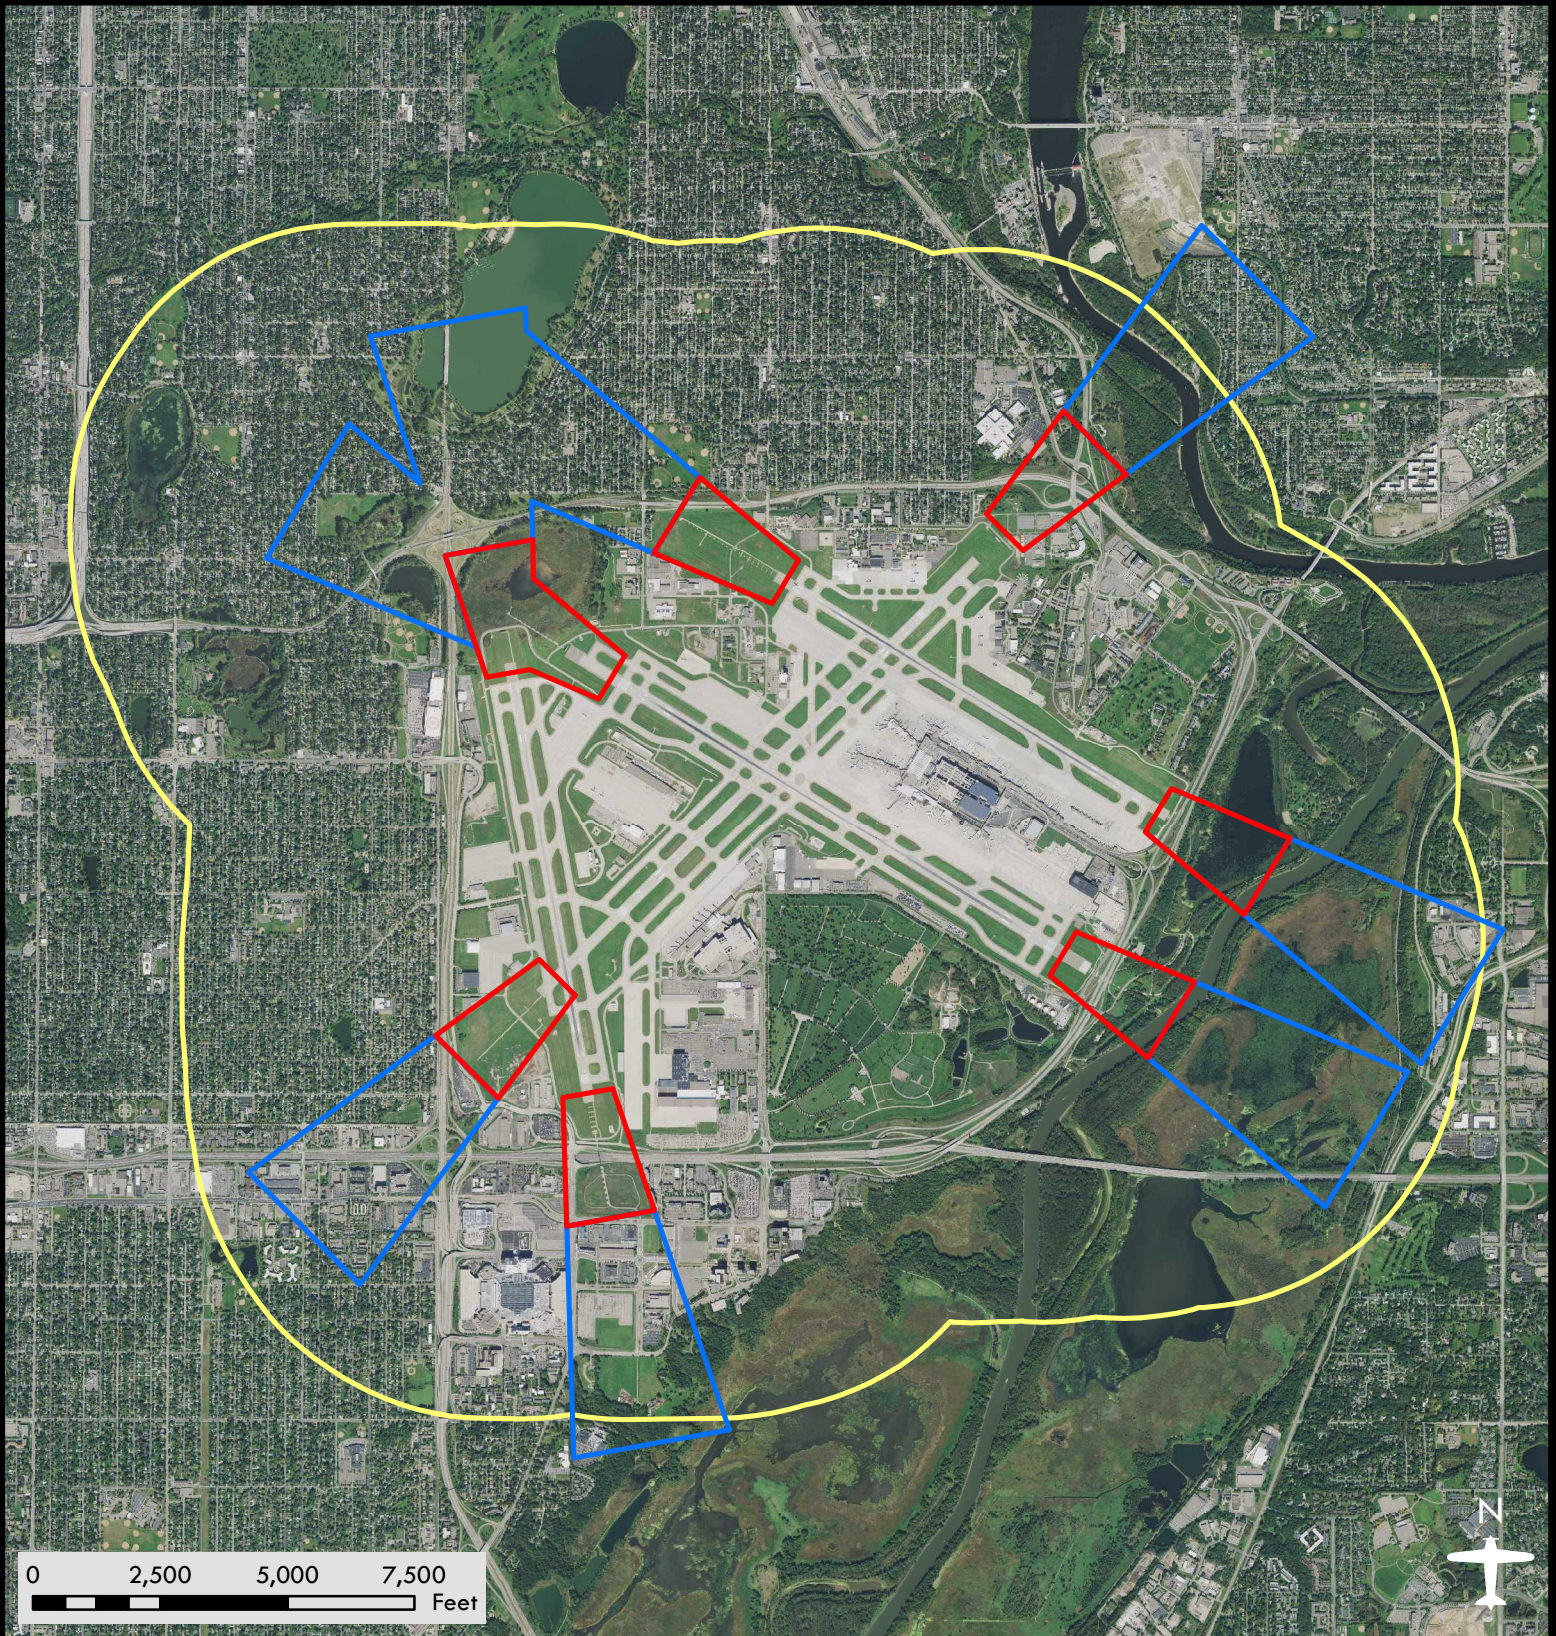

Minneapolis–Saint Paul International Airport

Airport Safety Zones

Date: 08/08/2018

Legend

-  Zone A
-  Zone B
-  Zone C

DISCLAIMER: This is not an official zoning map. To view the official map and ordinance for this airport, please visit the Airport Zoning Information Warehouse at <https://www.dot.state.mn.us/aero/planning/zoning-warehouse.html>. The State of Minnesota makes no representations or warranties expressed or implied, with respect to the reuse of the data provided herewith regardless of its format or the means of its transmission. There is no guarantee or representation to the user as to the accuracy, currency, suitability, or reliability of this data for any purpose. The user accepts the data "as is." The State of Minnesota assumes no responsibility for loss or damage incurred as a result of any user's reliance on this data. All maps and other material provided herein are protected by copyright. Permission is granted to copy and use the materials herein.